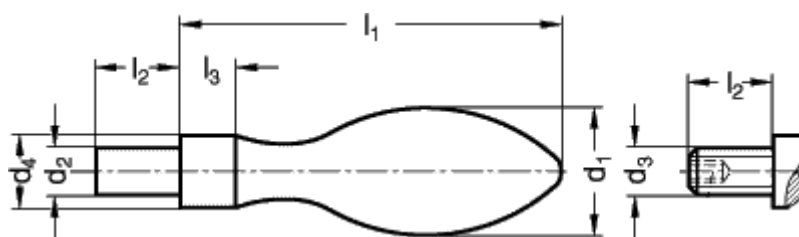

Article number: 20103020

Description: E+G Fixed handle
DIN 39-KT-20-D

Measures

d_1 = 20

d_2 h8 = 8

d_4 h13 = 13

l_1 approx. = 64

l_2 = 13